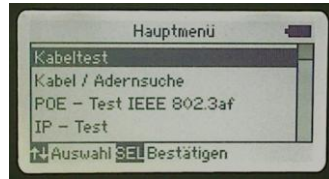

SETTING YOUR KE7200 LAN Inspector™ TO ENGLISH LANGUAGE

Kurth Electronic KE7200 LAN Inspector testers ship from the factory set for German-language menus. Changing to English is easy -- here are the steps ...

Turn on the KE7200 using the ON-OFF button. You will see the main menu or 'Hauptmenu'.

Scroll down ↓ to 'Einstellungen' or Settings and hit the SEL✓ button.

Scroll down ↓ to 'Geräteeinstellungen' or Device Settings and hit the SEL✓ button.

The top item is 'Sprache' or language. Hit the SEL✓ button and select English.

The KE7200 LAN Inspector™

The KE7200 LAN Performance Tester is an easy-to-use electronic test tool that verifies and troubleshoots all types of Ethernet installations, from essential copper wiring tests to active IP PING. Advanced copper test capabilities include active TDR for cable length and detection of PoE including the available power in watts. The KE7200 can record test results and network configurations for download.